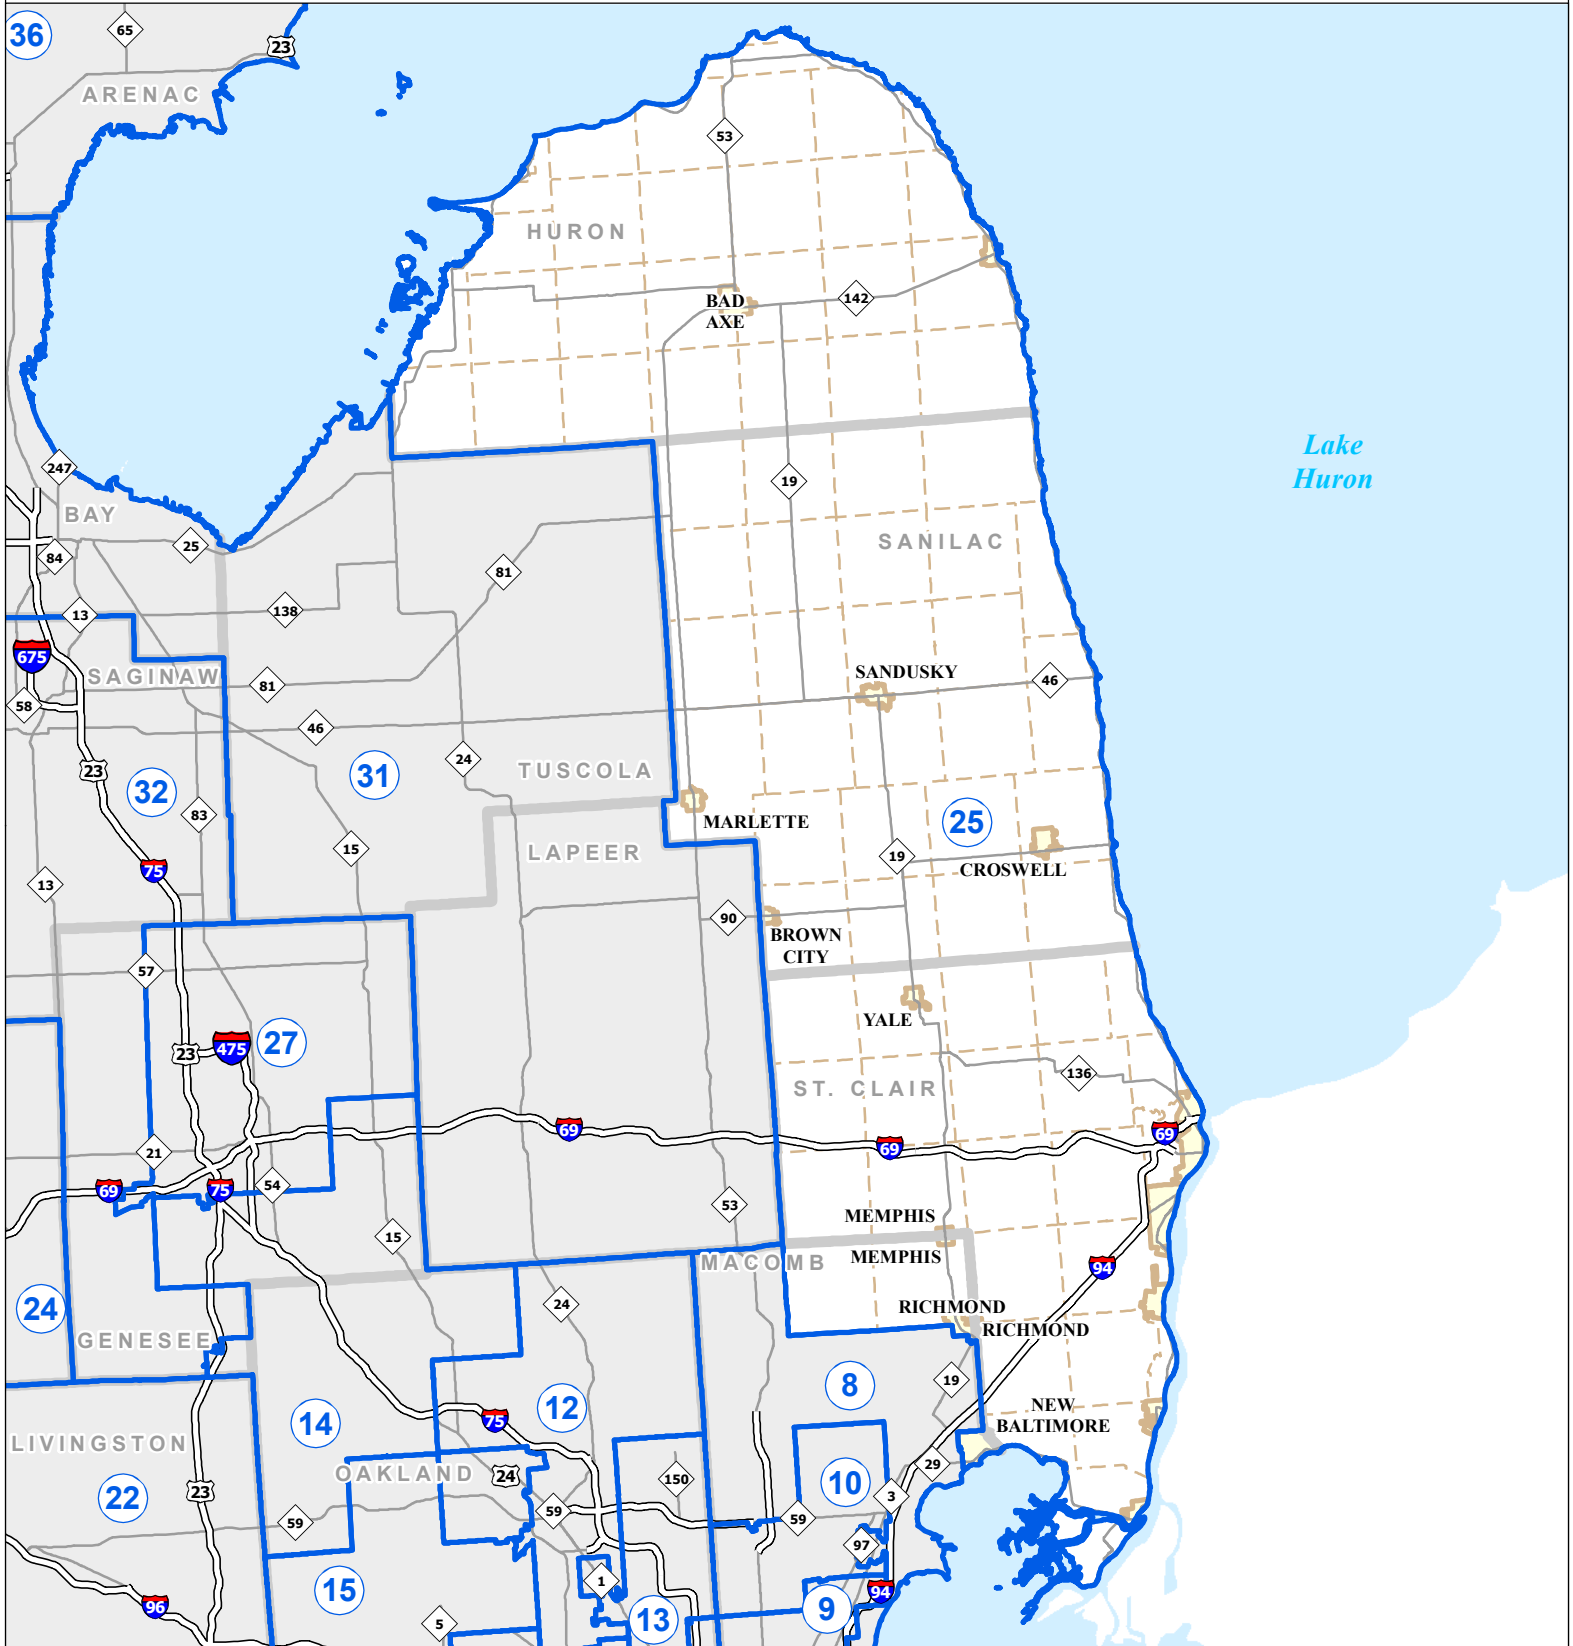

# MICHIGAN SENATE DISTRICT 25

## 2011 Apportionment Plan

0 2.5 5 Miles

Lake Huron

Produced by:  
Center for Shared Solutions and Technology Partnerships  
Michigan Department of Technology, Management, and Budget  
12/19/11

Source: Base Map - Michigan Geographic Framework v11a  
Legislative District Boundaries - 2011 Apportionment Plan (as enacted by PA 129 of 2011)

Legend			
	Senate District		County
	City		Township
			Freeway
			Highway

## **DISTRICT 25**

Huron County  
Macomb County (part)  
    Armada Township  
    Memphis city  
    New Baltimore city  
    Richmond city  
    Richmond Township  
St Clair County  
Sanilac County

Published pursuant to Public Act 129 of 2011  
Produced by the Michigan Bureau of Elections  
Michigan Department of State  
January 2012